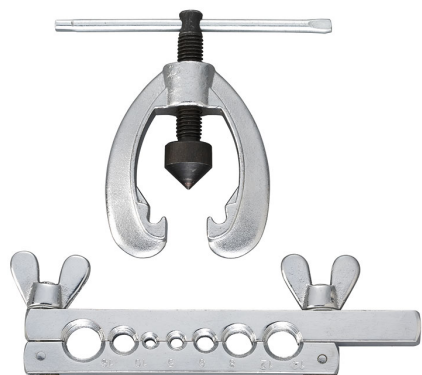

MADE OF STEEL, FOR PIPES WITH SIZES OF 13/64", 15/64", 5/16",  
25/64", 15/32", 35/64", 5/8"

Pipes diameter

ø5 - 6 - 8 - 10 - 12 - 14 - 16 mm

Weight

750 g

EAN Code

8012667274573

Ташев-Галвинг ООД  
[www.tashev-galving.com](http://www.tashev-galving.com)